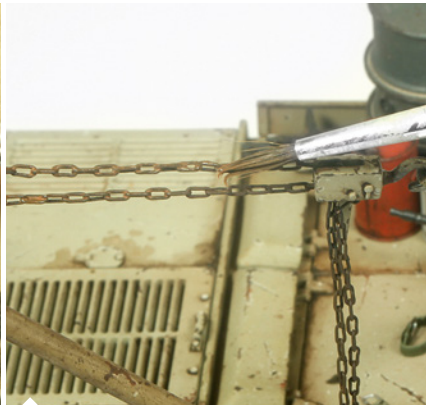

## AK 046 LIGHT RUST WASH

Wash in the AK Interactive range designed to represent rust on vehicles or accessories. It has a light rusty color, which stands out really well on dark greens giving a greens giving a great realistic matt finish. It is perfect for amphibious or normal vehicles in wet environments. Also great for doing rusting effects on abandoned vehicles.

Perfect to create light rust effects on tow cables and other accessories.

Rust streaks can easily be painted on when used straight from the jar.

When thinned with AK 011 White Spirit light washes or filters can be applied to mimic light rust effects such as shown on a set of spare tracks.

When thinned it can be used to paint on light rust stains.

Use it as a wash on tools and equipment to give it a well worn look.

Apply the wash over pigments to achieve more variation in tone.